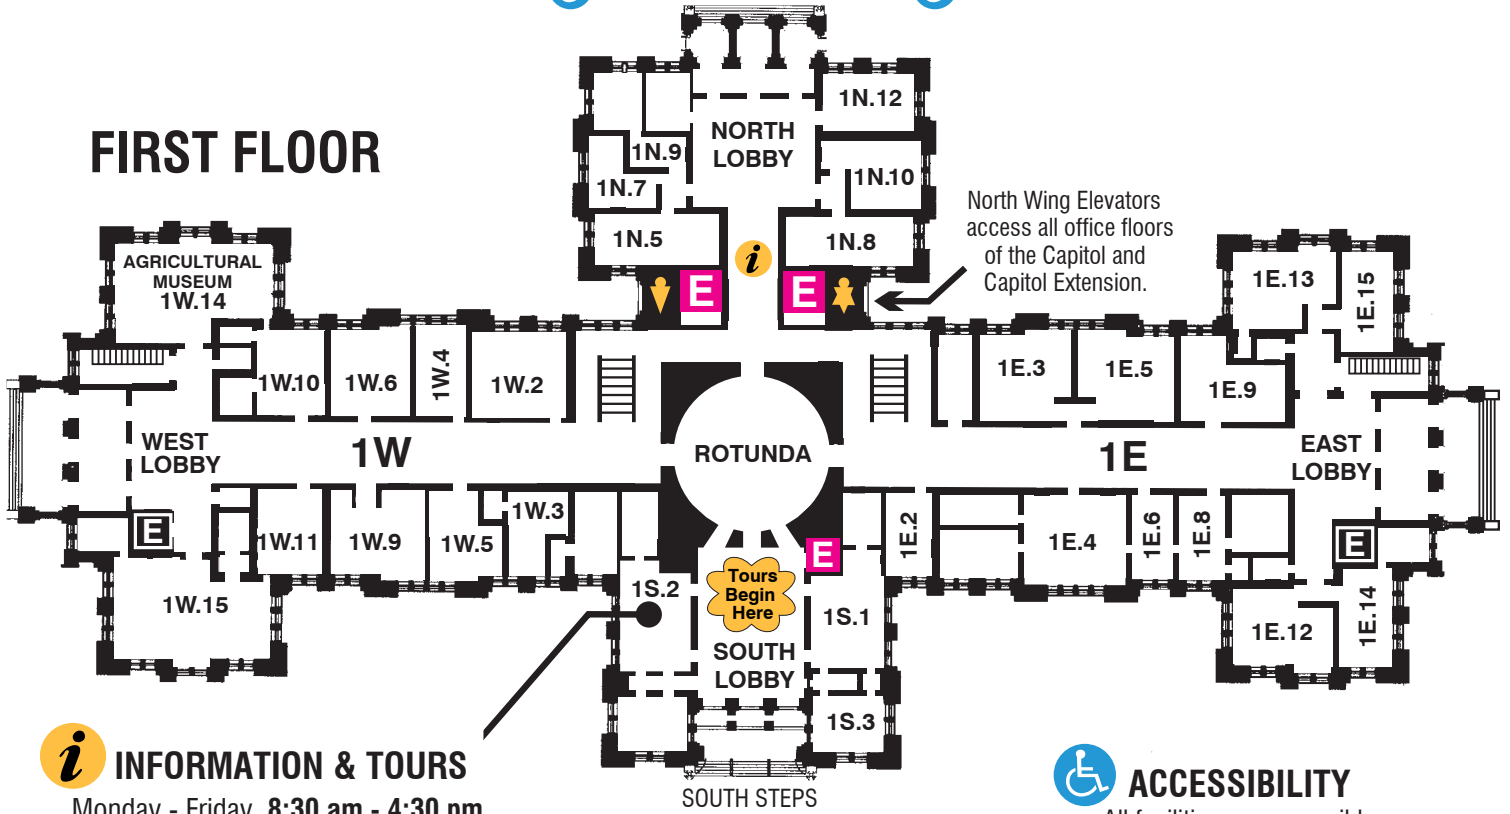

FIRST FLOOR

North Wing Elevators access all office floors of the Capitol and Capitol Extension.

i INFORMATION & TOURS

Monday - Friday, 8:30 am - 4:30 pm
 Saturday, 9:30 am - 3:30 pm
 Sunday, Noon - 3:30 pm
 Call 512.463.0063 for more information.

♿ ACCESSIBILITY

All facilities are accessible to persons with disabilities. For assistance call 512.463.0063.

GROUND FLOOR (Basement)

North Wing Elevators access all office floors of the Capitol and Capitol Extension.

CAPITOL BUILDING GUIDE

FLOORS 1 & GROUND