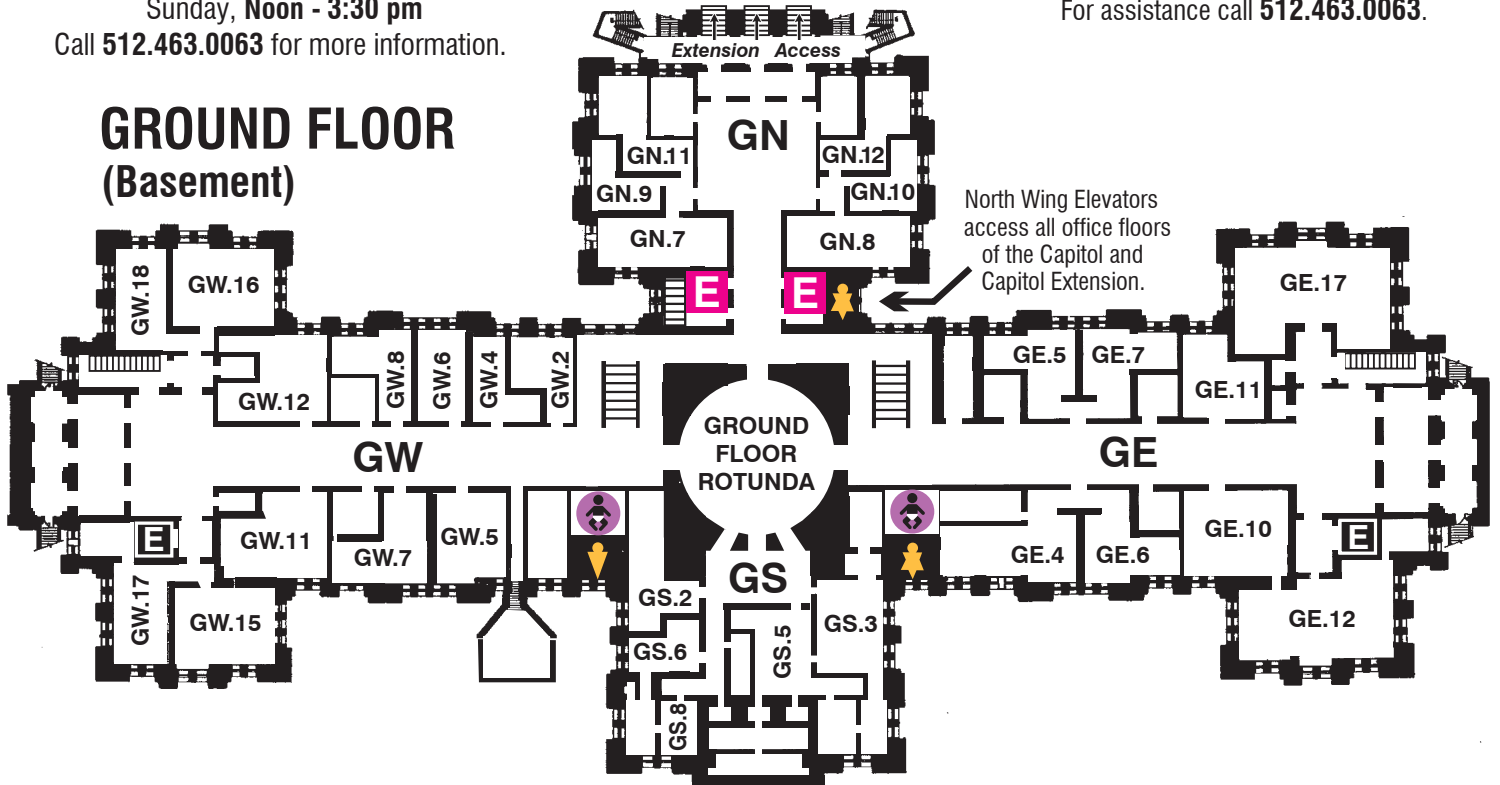

FIRST FLOOR

North Wing Elevators access all office floors of the Capitol and Capitol Extension.

i INFORMATION & TOURS

Monday - Friday, 8:30 am - 4:30 pm
 Saturday, 9:30 am - 3:30 pm
 Sunday, Noon - 3:30 pm
 Call 512.463.0063 for more information.

♿ ACCESSIBILITY

All facilities are accessible to persons with disabilities. For assistance call 512.463.0063.

GROUND FLOOR (Basement)

North Wing Elevators access all office floors of the Capitol and Capitol Extension.

CAPITOL BUILDING GUIDE

FLOORS 1 & GROUND